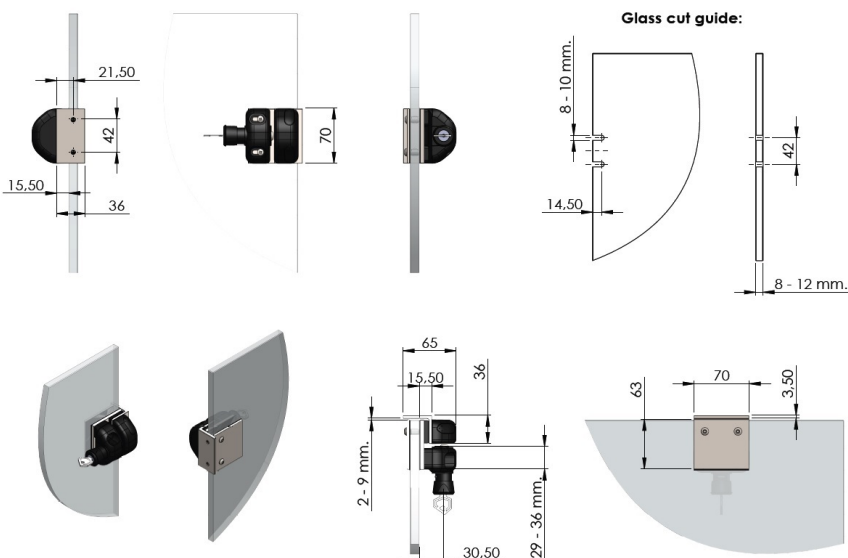

PRODUCT SHEET

Description:

Baluster Latch Lock SS316, W/Key, Wall/Glass 8-12mm Glass, Brushed

Item number:

22.10.375-0

| Units | Box | Carton | HS Code | Barcode |
|-------|-----|--------|------------|--|
| Pcs. | 1 | 10 | 8301401100 |  |
| | | | | 5704866504744 |